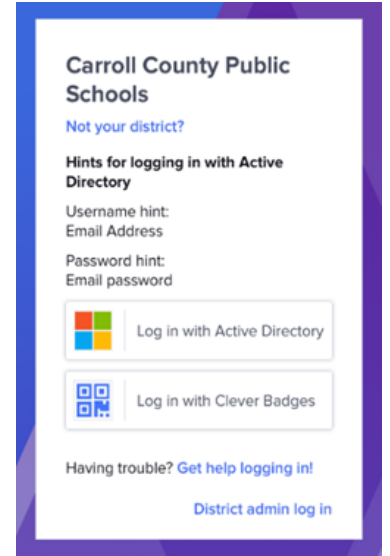

Step 2

Select "Login with Active Directory," enter your username@star.carrollk12.org and your school password. If you are on your personal computer select stay logged in and skip Step 4.